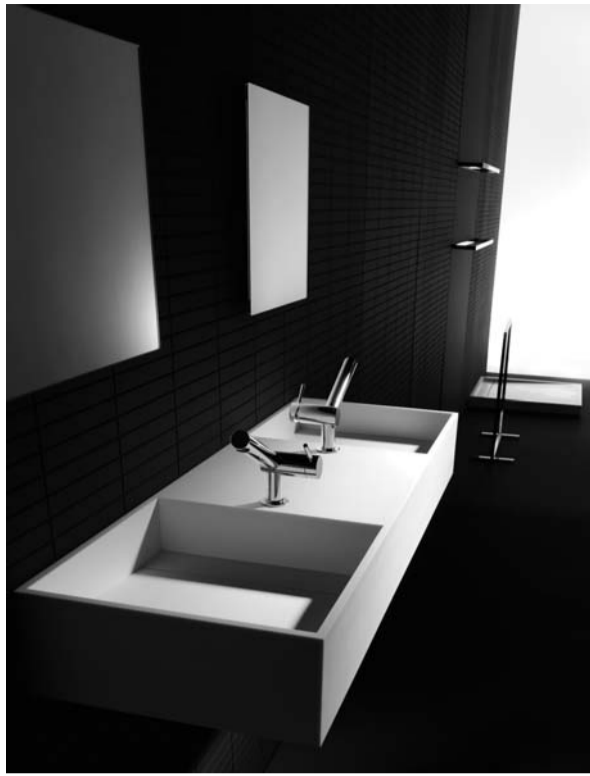

### **White colour...**

It perfectly combines with the spirit of this collection. It strengthens the sensation of cleanliness, simplicity, etc. COMPACT washbasins have been totally made of Bathstone, a combination of aluminium hydroxide and synthetic resin injected or produced in sheets. This material has not only resistance and easy maintenance but also an excellent conservation and significant hardness.

### **What is the starting point of this collection?**

After the success of Waterproof washbasin collection, we have decided to trust on a similar but more complete and expanded collection to get to all kinds of public. We have expanded this collection in all levels, both in design and size in order to offer washbasins with one or two sinks, with drawers, with incorporated towel racks; really small washbasins; more conventional sizes for the house sector; and extralarge models for projects that can afford a larger space. All this is complemented by three shower tray models, which make this collection have a whole range of possibilities for different kinds of users.

### **Technically, a step further has been made with this collection...**

Cosmic has always intended to offer a modern design and quality. Every collection is a step further in this sense. With COMPACT we have analysed the installation and use needs and have incorporated some improvements such as a hole that makes the faucet installation and maintenance easier and a greater waste drop that avoids that water remains on the basin.