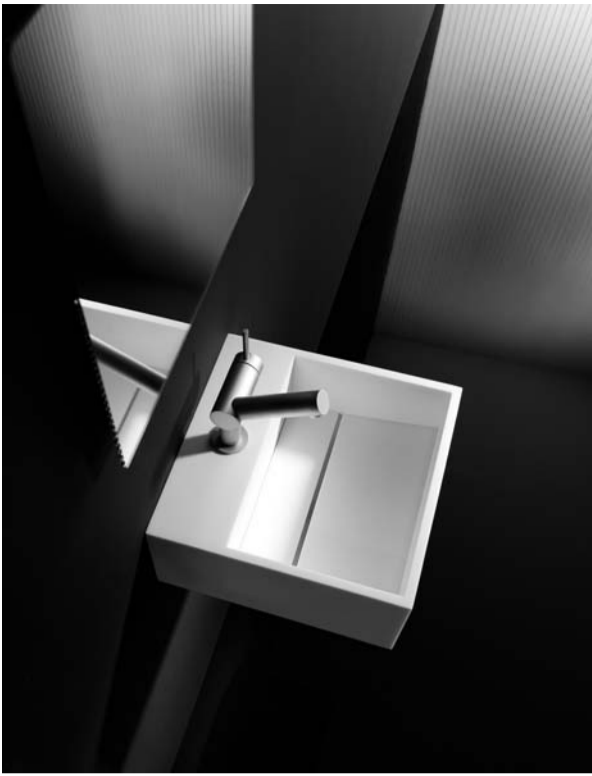

739 05 15

739 05 16

739 05 03

739 05 07

739 05 12

739 05 01

ROGER FERRER – COSMIC STUDIO

ROGER FERRER director de Cosmic Studio y diseñador industrial nos presenta COMPACT, una nueva colección de lavabos basada en la simplicidad y que combina la funcionalidad con un diseño contemporáneo.

COMPACT. ¿Por qué este nombre y esta colección?

Con COMPACT hemos creado una serie de lavabos con formas muy simples que integran otras funciones alternativas a la propia. De esta unión de diversos elementos como toalleros u otros de almacenaje, en una sola pieza, surge el nombre de COMPACT.

Color blanco...

Conjuga muy bien con el espíritu de la colección. Potencia la sensación de limpieza, de simplicidad.... Los lavabos COMPACT se han realizado íntegramente en Bathstone, una combinación de hidróxido de alúmina y resina que se trabaja por placas o inyectada. Además de ser un material resistente y de fácil mantenimiento, permite una óptima conservación y una dureza importante de las piezas.

¿Cuál es el punto de partida de la colección?

Tras el éxito de la colección de lavabos Waterproof, hemos decidido apostar por una serie similar pero completándola, ampliándola y dirigiéndonos a todos los públicos. Ampliamos la gama en todos los niveles, tanto hablando de modelos como de tamaños. De este modo, podemos ofrecer lavabos de uno o dos senos, con cajones, con toalleros incorporados; lavabos realmente pequeños; medidas más convencionales para el sector residencial; y modelos extralarge, para proyectos que puedan permitirse el lujo de un espacio más grande. Todo esto complementado con tres modelos de plato de ducha, que hacen de esta colección un amplio abanico de posibilidades para tipos de usuario muy distintos.

Técnicamente se ha dado un paso adelante con esta serie...