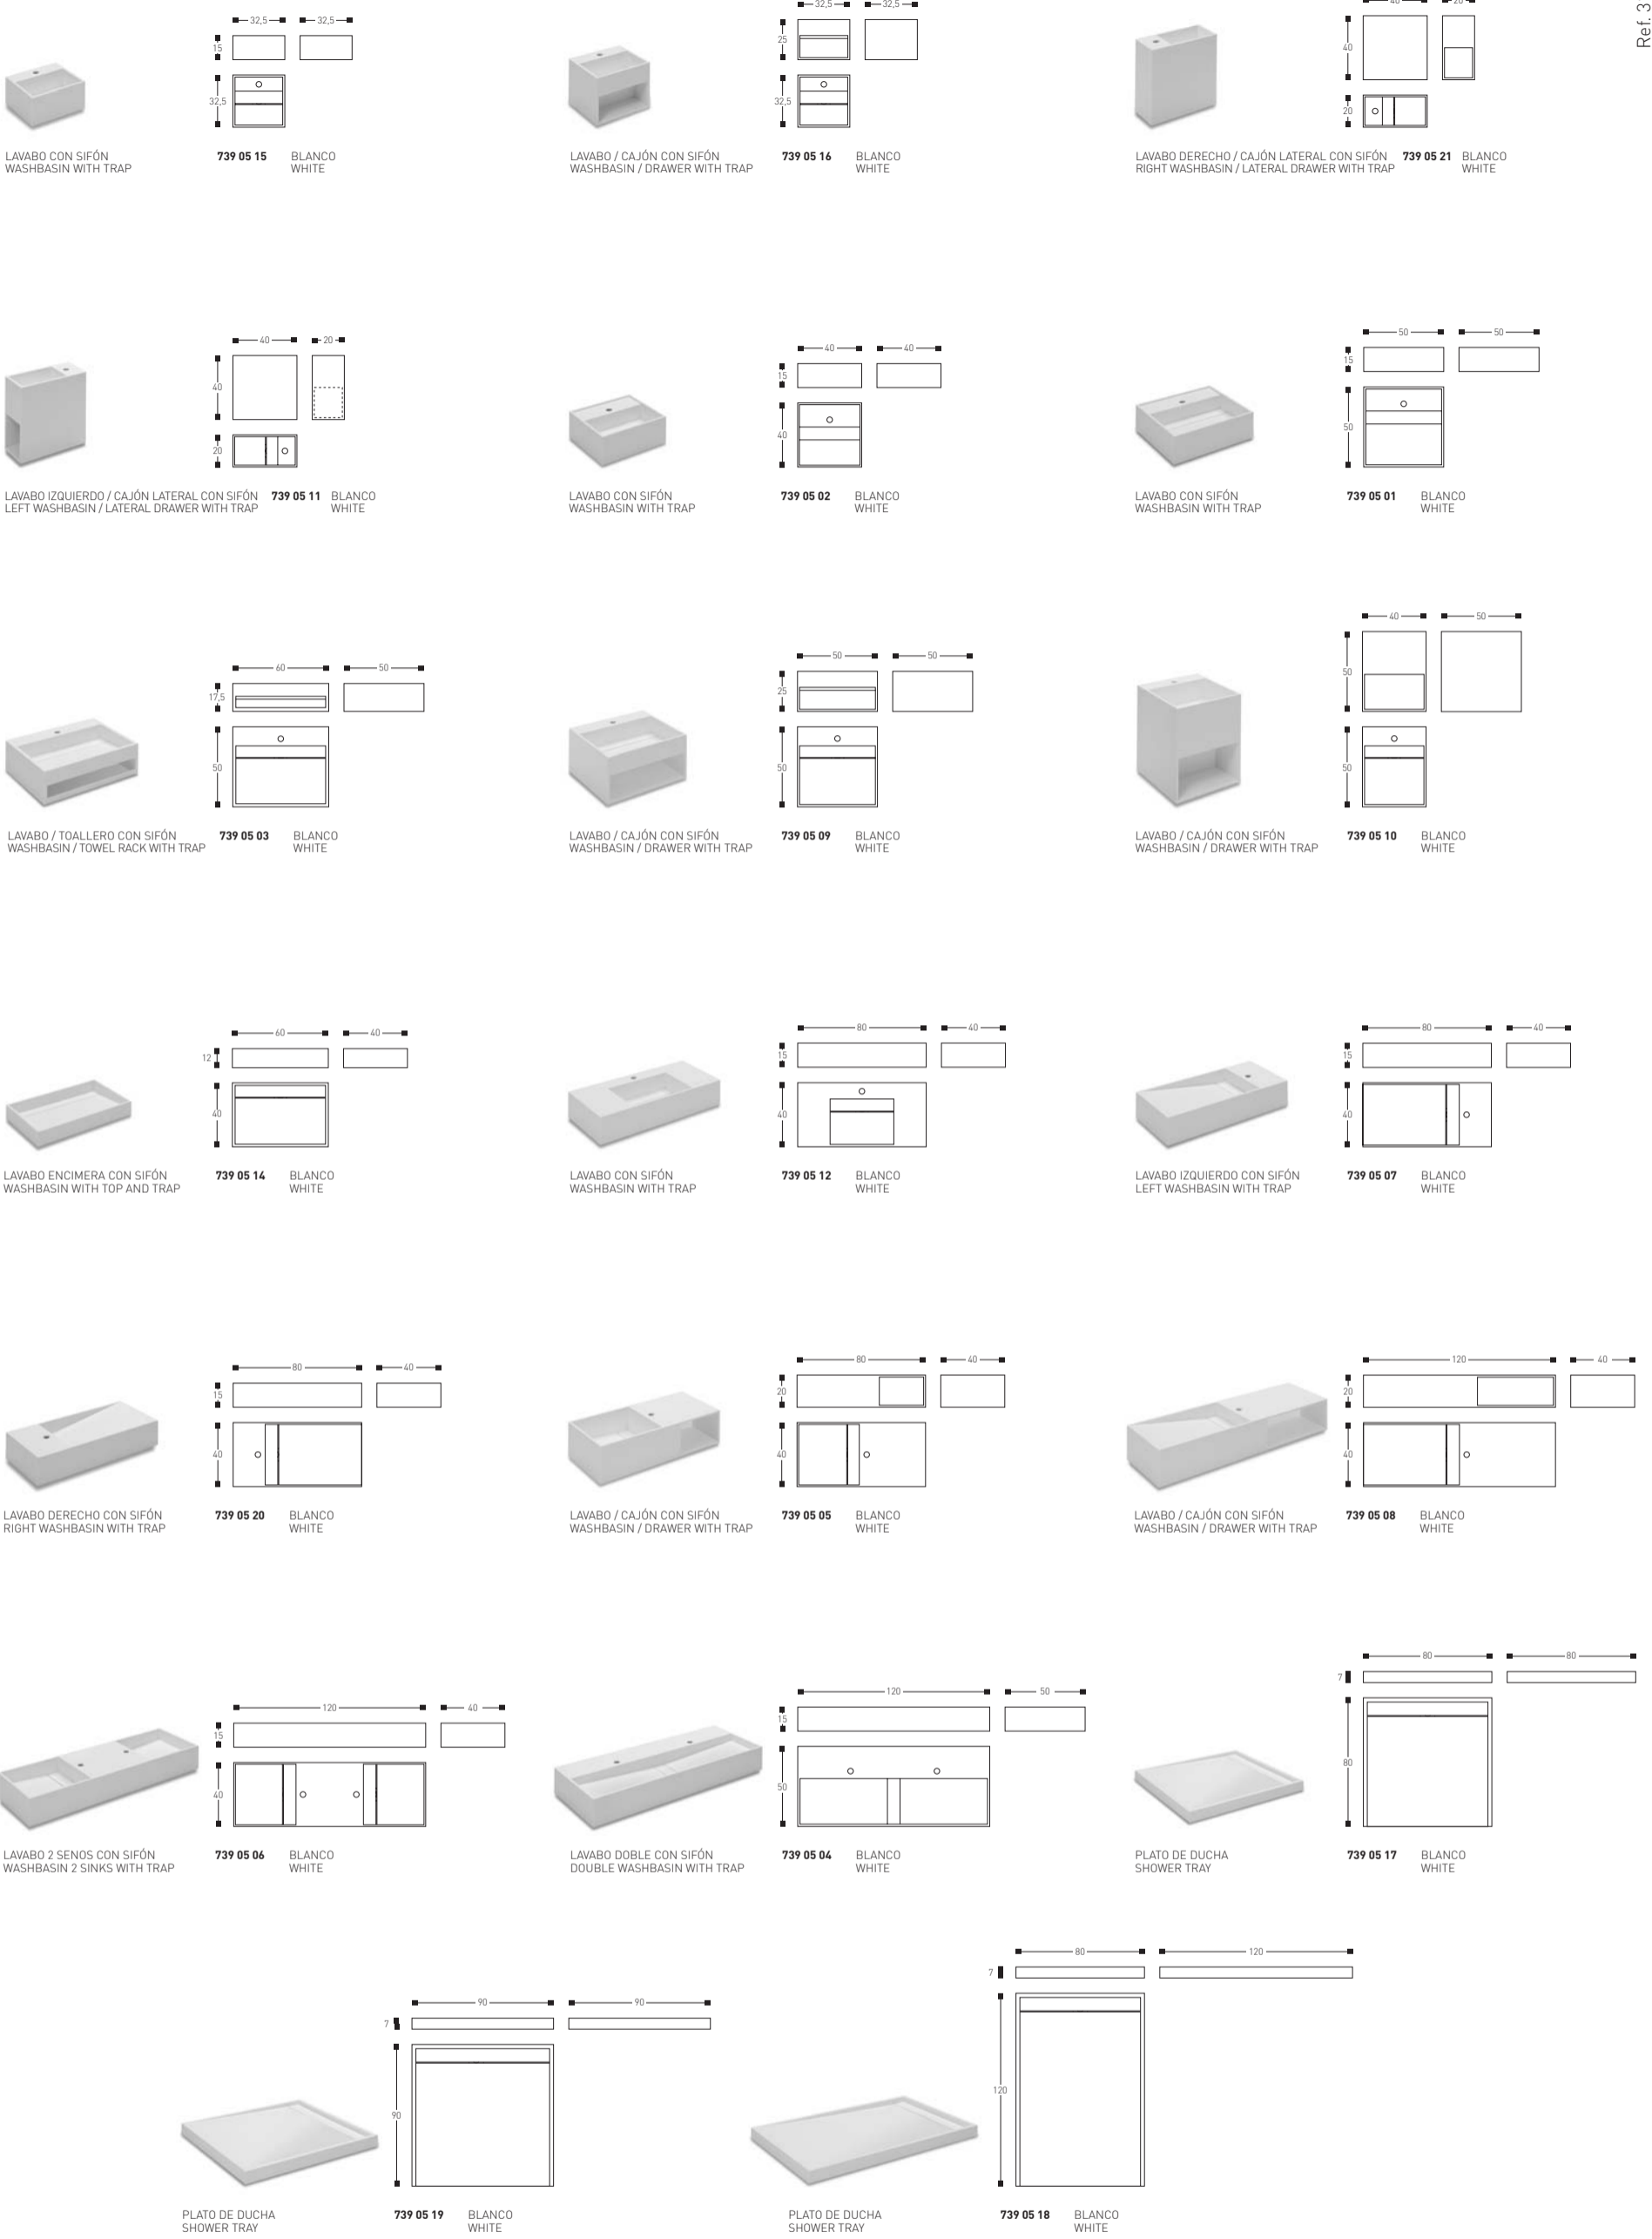

739 05 08

739 05 05

739 05 10

CARACTERÍSTICAS TÉCNICAS Lavabos y platos de ducha en color blanco, realizados en Bathstone, hidróxido de alumina con resina sintética.

TECHNICAL DESCRIPTION White washbasins and shower trays made of Bathstone, aluminium hydroxide and synthetic resin.