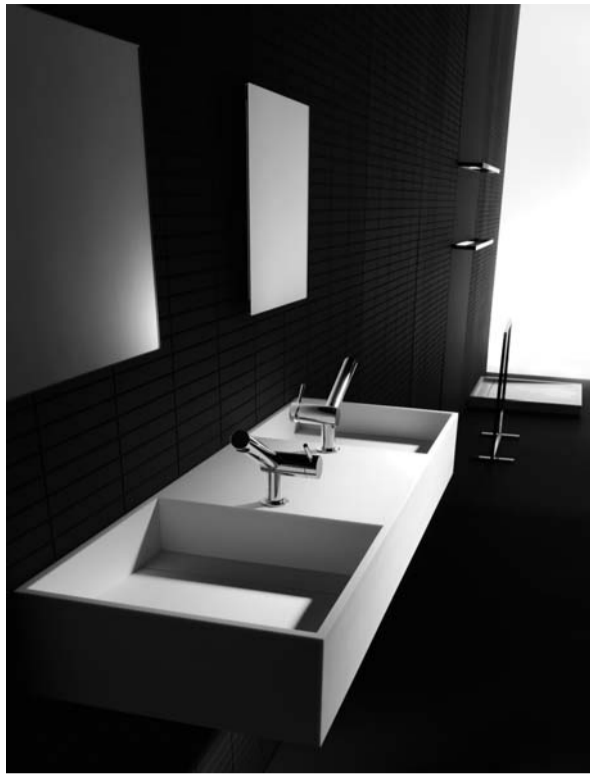

White colour...

It perfectly combines with the spirit of this collection. It strengthens the sensation of cleanliness, simplicity, etc. COMPACT washbasins have been totally made of Bathstone, a combination of aluminium hydroxide and synthetic resin injected or produced in sheets. This material has not only resistance and easy maintenance but also an excellent conservation and significant hardness.

What is the starting point of this collection?

After the success of Waterproof washbasin collection, we have decided to trust on a similar but more complete and expanded collection to get to all kinds of public. We have expanded this collection in all levels, both in design and size in order to offer washbasins with one or two sinks, with drawers, with incorporated towel racks; really small washbasins; more conventional sizes for the house sector; and extralarge models for projects that can afford a larger space. All this is complemented by three shower tray models, which make this collection have a whole range of possibilities for different kinds of users.

Technically, a step further has been made with this collection...

Cosmic has always intended to offer a modern design and quality. Every collection is a step further in this sense. With COMPACT we have analysed the installation and use needs and have incorporated some improvements such as a hole that makes the faucet installation and maintenance easier and a greater waste drop that avoids that water remains on the basin.